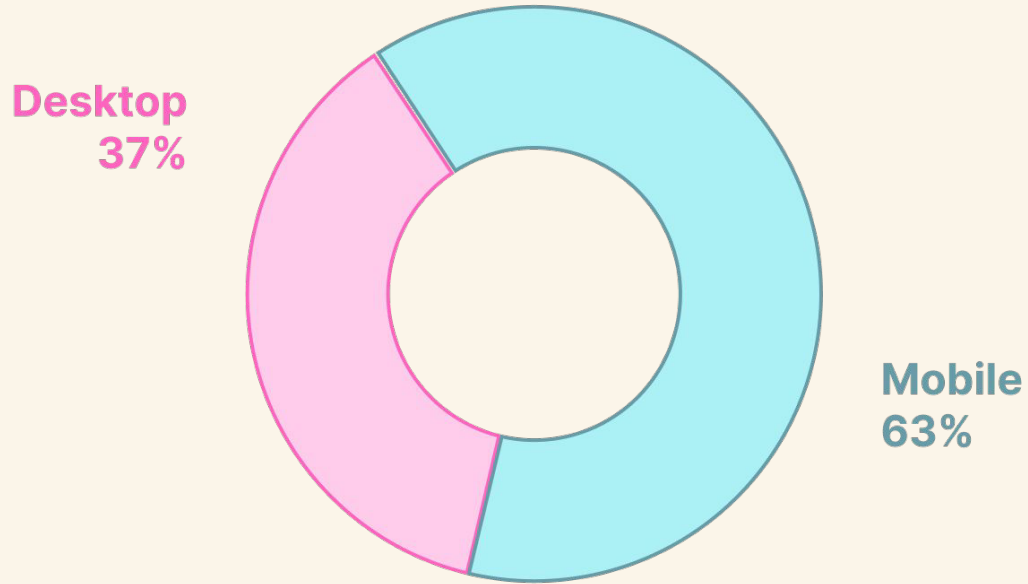

METRICS

[Expand view](#)

● First Contentful Paint
1.0 s

● Total Blocking Time
130 ms

● Speed Index
1.2 s

● Largest Contentful Paint
1.2 s

● Cumulative Layout Shift
0.009

Some numbers

thanks @henrihelvetica

Mobile World

Mobile World

Largest Contentful Paint (LCP)

~70% based on your images management

Poor / Bad
42.3%

Good
57.7%

Good LCP by device