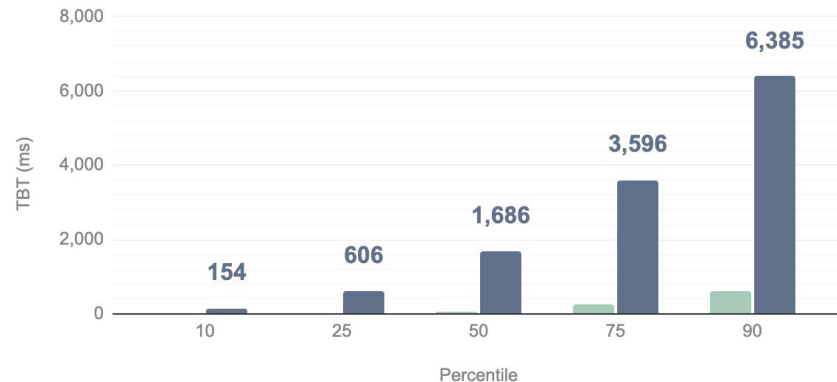

Web Almanac 2022: JavaScript

desktop mobile

Distribution of TBT

Web Almanac 2022: JavaScript

desktop mobile

#millisecondmatters

Finance: **micro seconds**

Gaming: **< 100ms**