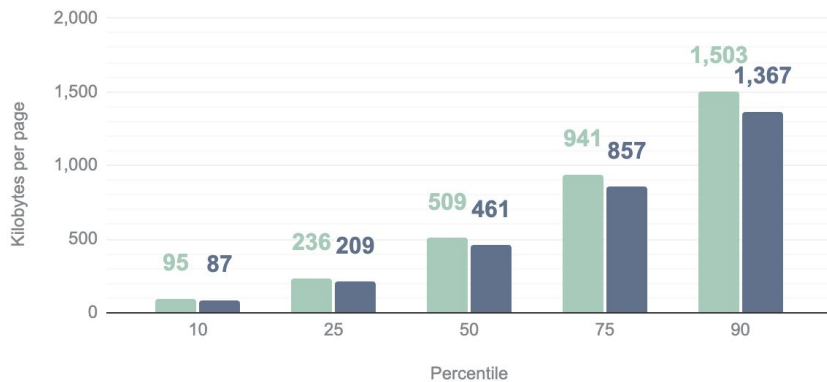

Interaction to Next Paint (INP)

Good

Needs improvement

Poor

200ms

500ms

Distribution of JavaScript kilobytes per page

Web Almanac 2022: JavaScript

desktop mobile