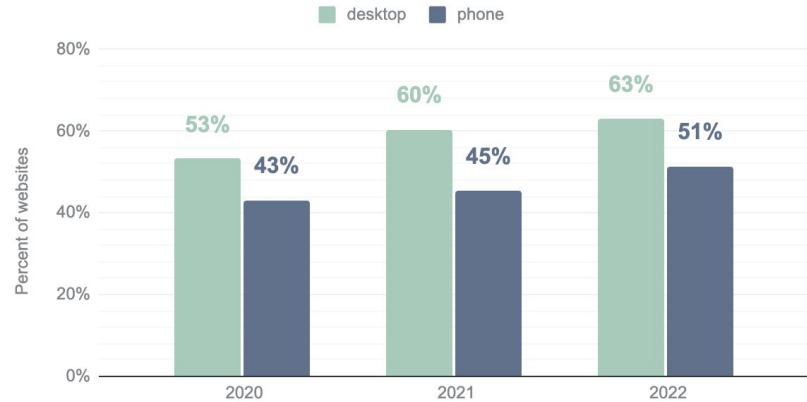

METRICS

[Expand view](#)

● First Contentful Paint
1.0 s

● Total Blocking Time
130 ms

● Speed Index
1.2 s

● Largest Contentful Paint
1.2 s

● Cumulative Layout Shift
0.009

Some numbers

thanks @henrihelvetica

Mobile World

Mobile World

Largest Contentful Paint (LCP)

~70% based on your images management

Poor / Bad
42.3%

Good
57.7%

Good LCP by device

Web Almanac 2022: Performance (Chrome UX Report)

Interaction to Next Paint (INP)

Good

Needs improvement

Poor

200ms

500ms

Distribution of JavaScript kilobytes per page