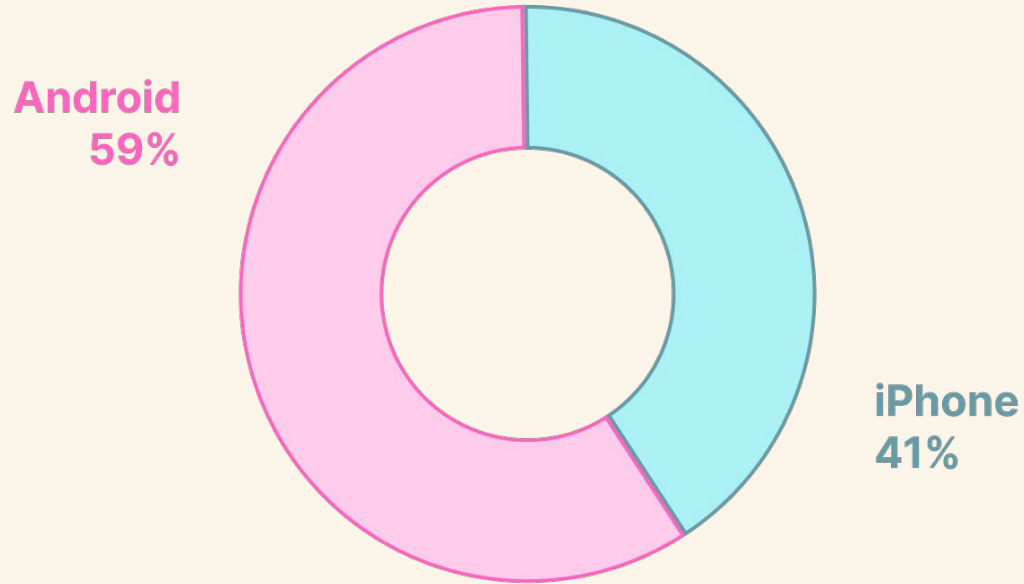

METRICS

[Expand view](#)

● First Contentful Paint
1.0 s

● Total Blocking Time
130 ms

● Speed Index
1.2 s

● Largest Contentful Paint
1.2 s

● Cumulative Layout Shift
0.009

Some numbers

thanks @henrihelvetica

Mobile World

Mobile World

Largest Contentful Paint (LCP)

~70% based on your images management

Poor / Bad
42.3%

Good
57.7%

Good LCP by device